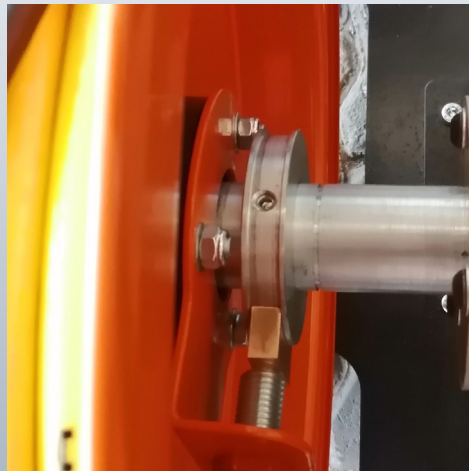

Test Trolleys

Customized Test Trolleys

- Customized Fitment
- Robust Design

SCOPE OF DELIVERY

WE MANUFACTURE CUSTOM TEST VAN SYSTEMS FOR MOST HIGH VOLTAGE TEST SYSTEMS. WE MEET WITH OUR CUSTOMERS TO DISCUSS THE WAY THEY WOULD LIKE THEIR TRAILER TO BE FITTED BEFORE WE DESIGN THE LAYOUT